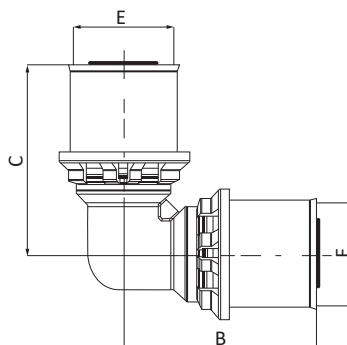

CODE 4006

Codo 90° - Winkel 90°

CODE	DIM [mm]	B [mm]	C [mm]	E [mm]	F [mm]
4006160000001	16x16	42	42	16x2,0	16x2,0
4006180000001	18x18	42	42	18x2,0	18x2,0
4006200000001	20x20	43	43	20x2,0	20x2,0
4006260000001	26x26	47	47	26x3,0	26x3,0
4006320000001	32x32	60	60	32x3,0	32x3,0
4006400000001	40x40	75	75	40x3,5	40x3,5
4006500000001	50x50	90	90	50x4,0	50x4,0
4006630000001	63x63	100	100	63x4,5	63x4,5